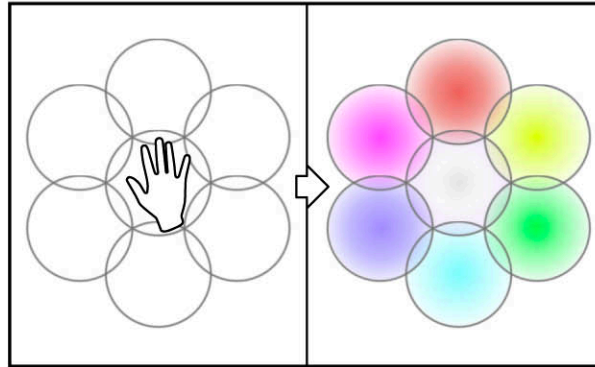

Instant Mode

Bring hand near any pearl to select colour

Move hand over pearls to paint with colour

Your design will automatically colour flux at the speed you paint

Palette Mode

Hold hand over central pearl for colour palette

Chose painting colour or mix two for new palette

Hold hand over outer pearl to select flux speed

Controls

Use two hands to switch mode: Palette \rightleftharpoons Instant

Brighter

Dimmer

Off

On - bring hand near