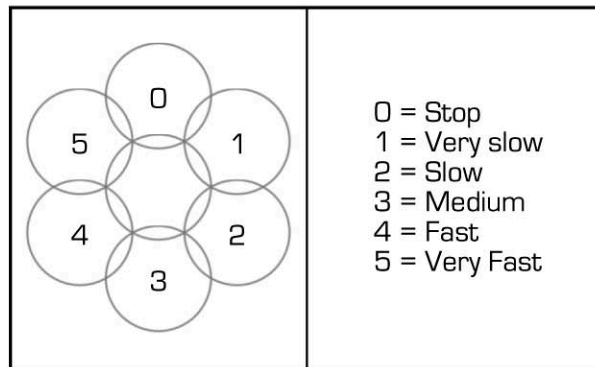

Instant Mode

Bring hand near any pearl to select colour

Move hand over pearls to paint with colour

Your design will automatically colour flux at the speed you paint

Palette Mode

Hold hand over central pearl for colour palette

Chose painting colour or mix two for new palette

Hold hand over outer pearl to select flux speed

Controls

Use two hands to switch mode: Palette \rightleftharpoons Instant

Brighter

Dimmer

Off

On - bring hand near