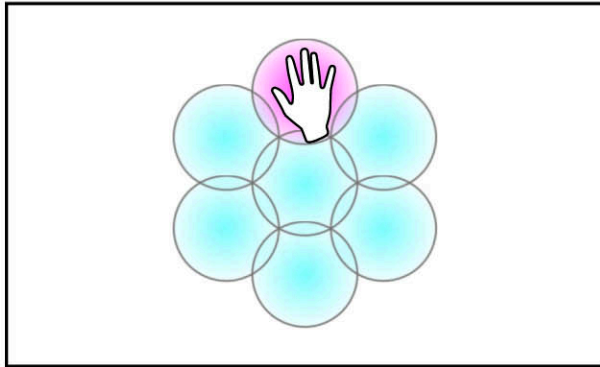

Instant Mode

Bring hand near any pearl to select colour

Move hand over pearls to paint with colour

Your design will automatically colour flux at the speed you paint

Palette Mode

Hold hand over central pearl for colour palette

Chose painting colour or mix two for new palette

Hold hand over outer pearl to select flux speed

Controls

Use two hands to switch mode: Palette \rightleftharpoons Instant

Brighter

Dimmer

Off

On - bring hand near