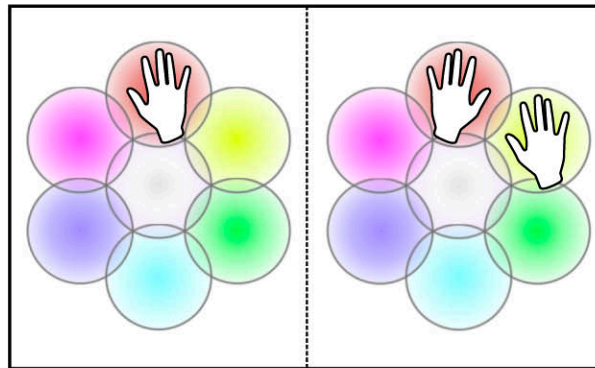

Instant Mode

Bring hand near any pearl to select colour

Move hand over pearls to paint with colour

Your design will automatically colour flux at the speed you paint

Palette Mode

Hold hand over central pearl for colour palette

Chose painting colour or mix two for new palette

Hold hand over outer pearl to select flux speed

Controls

Use two hands to switch mode: Palette \rightleftharpoons Instant

Brighter

Dimmer

Off

On - bring hand near