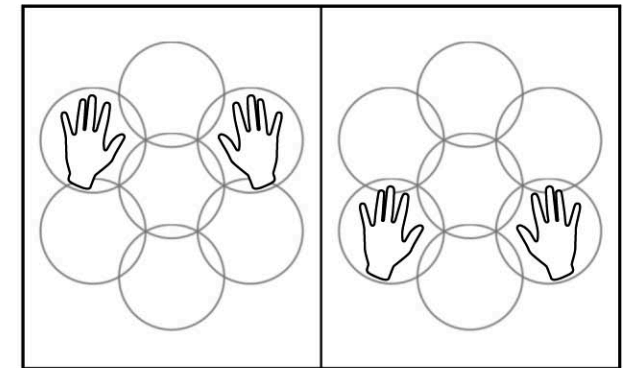

Instant Mode

Bring hand near any pearl to select colour

Move hand over pearls to paint with colour

Your design will automatically colour flux at the speed you paint

Palette Mode

Hold hand over central pearl for colour palette

Chose painting colour or mix two for new palette

Hold hand over outer pearl to select flux speed

Controls

Use two hands to switch mode: Palette \rightleftharpoons Instant

Brighter

Dimmer

Off

On - bring hand near