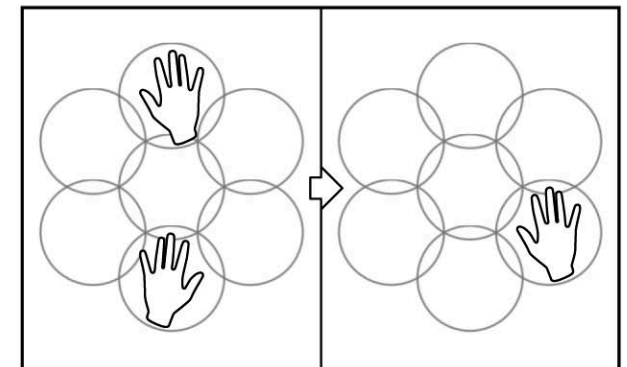

Instant Mode

Bring hand near any pearl to select colour

Move hand over pearls to paint with colour

Your design will automatically colour flux at the speed you paint

Palette Mode

Hold hand over central pearl for colour palette

Chose painting colour or mix two for new palette

Hold hand over outer pearl to select flux speed

Controls

Use two hands to switch mode: Palette \rightleftharpoons Instant

Brighter

Dimmer

Off

On - bring hand near