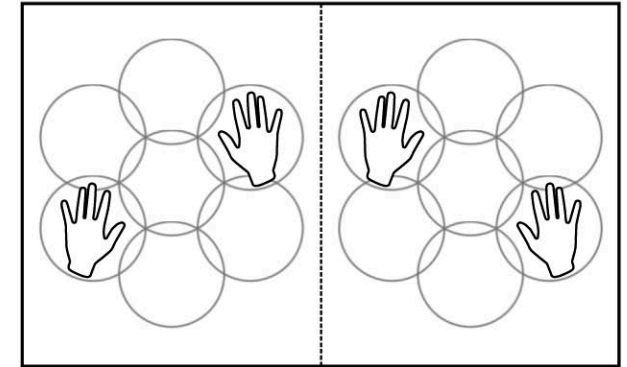

Instant Mode

Bring hand near any pearl to select colour

Move hand over pearls to paint with colour

Your design will automatically colour flux at the speed you paint

Palette Mode

Hold hand over central pearl for colour palette

Chose painting colour or mix two for new palette

Hold hand over outer pearl to select flux speed

Controls

Use two hands to switch mode: Palette \rightleftharpoons Instant

Brighter

Dimmer

Off

On - bring hand near