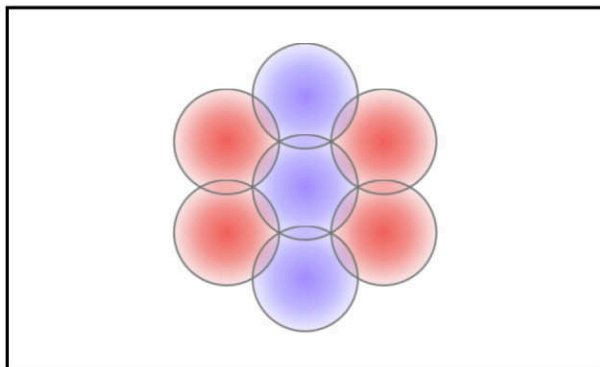

Instant Mode

Bring hand near any pearl to select colour

Move hand over pearls to paint with colour

Your design will automatically colour flux at the speed you paint

Palette Mode

Hold hand over central pearl for colour palette

Chose painting colour or mix two for new palette

Hold hand over outer pearl to select flux speed

Controls

Use two hands to switch mode: Palette \rightleftharpoons Instant

Brighter

Dimmer

Off

On - bring hand near