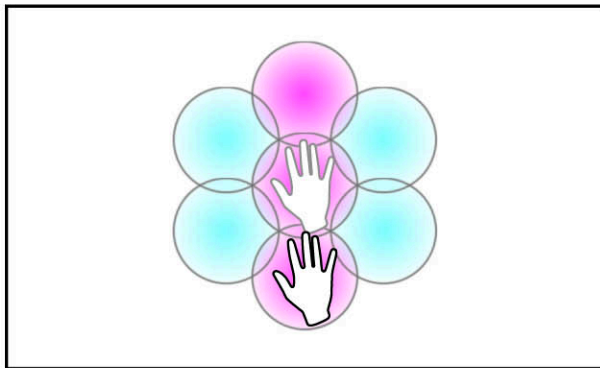

Instant Mode

Bring hand near any pearl to select colour

Move hand over pearls to paint with colour

Your design will automatically colour flux at the speed you paint

Palette Mode

Hold hand over central pearl for colour palette

Chose painting colour or mix two for new palette

Hold hand over outer pearl to select flux speed

Controls

Use two hands to switch mode: Palette \rightleftharpoons Instant

Brighter

Dimmer

Off

On - bring hand near